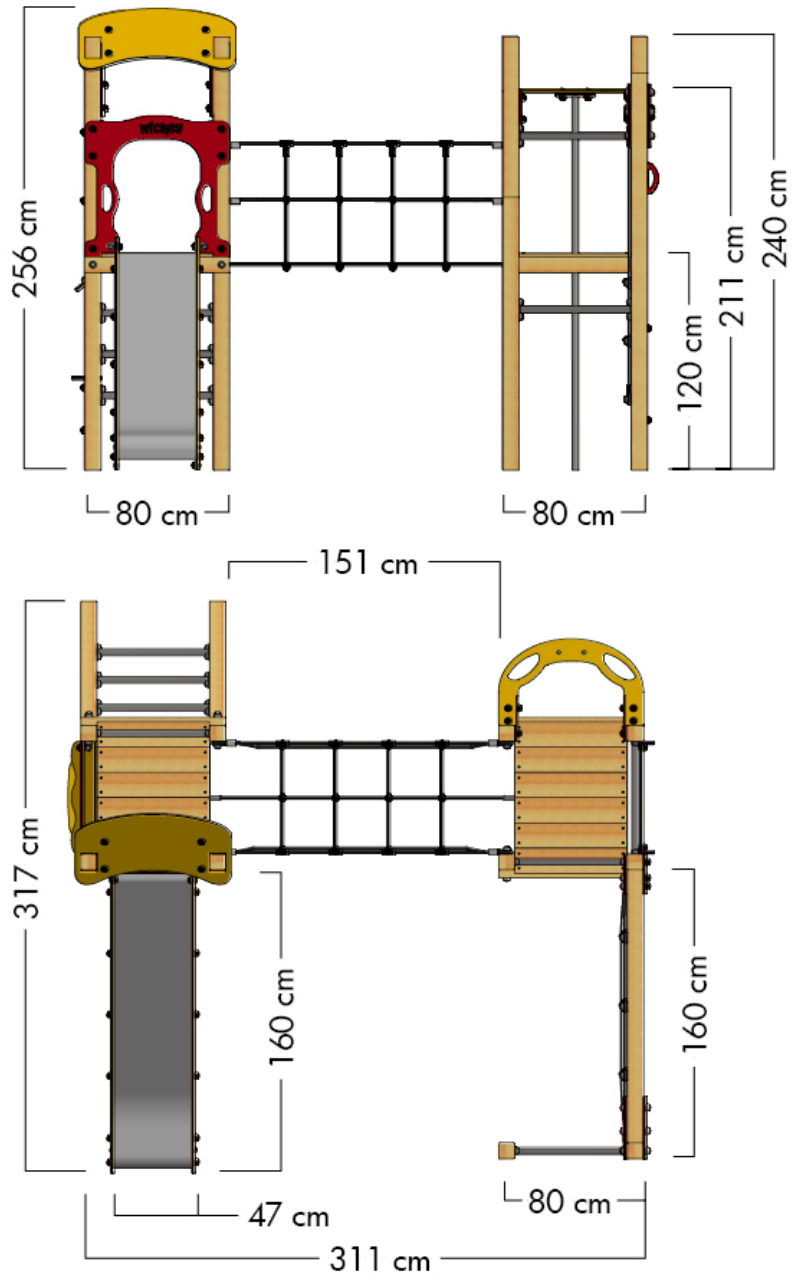

## WICKEY PRO MAGIC PRIDE +

- Suitable for: 13 persons
- Age: from 3 years
- Platform height: 18,2 m
- Surface area: 10 m<sup>2</sup>
- Freefalling height: 2,56 m
- Safety area surface: 44 m<sup>2</sup>
- Safety mats required: 193

## MEASUREMENTS

## SAFETY AREA