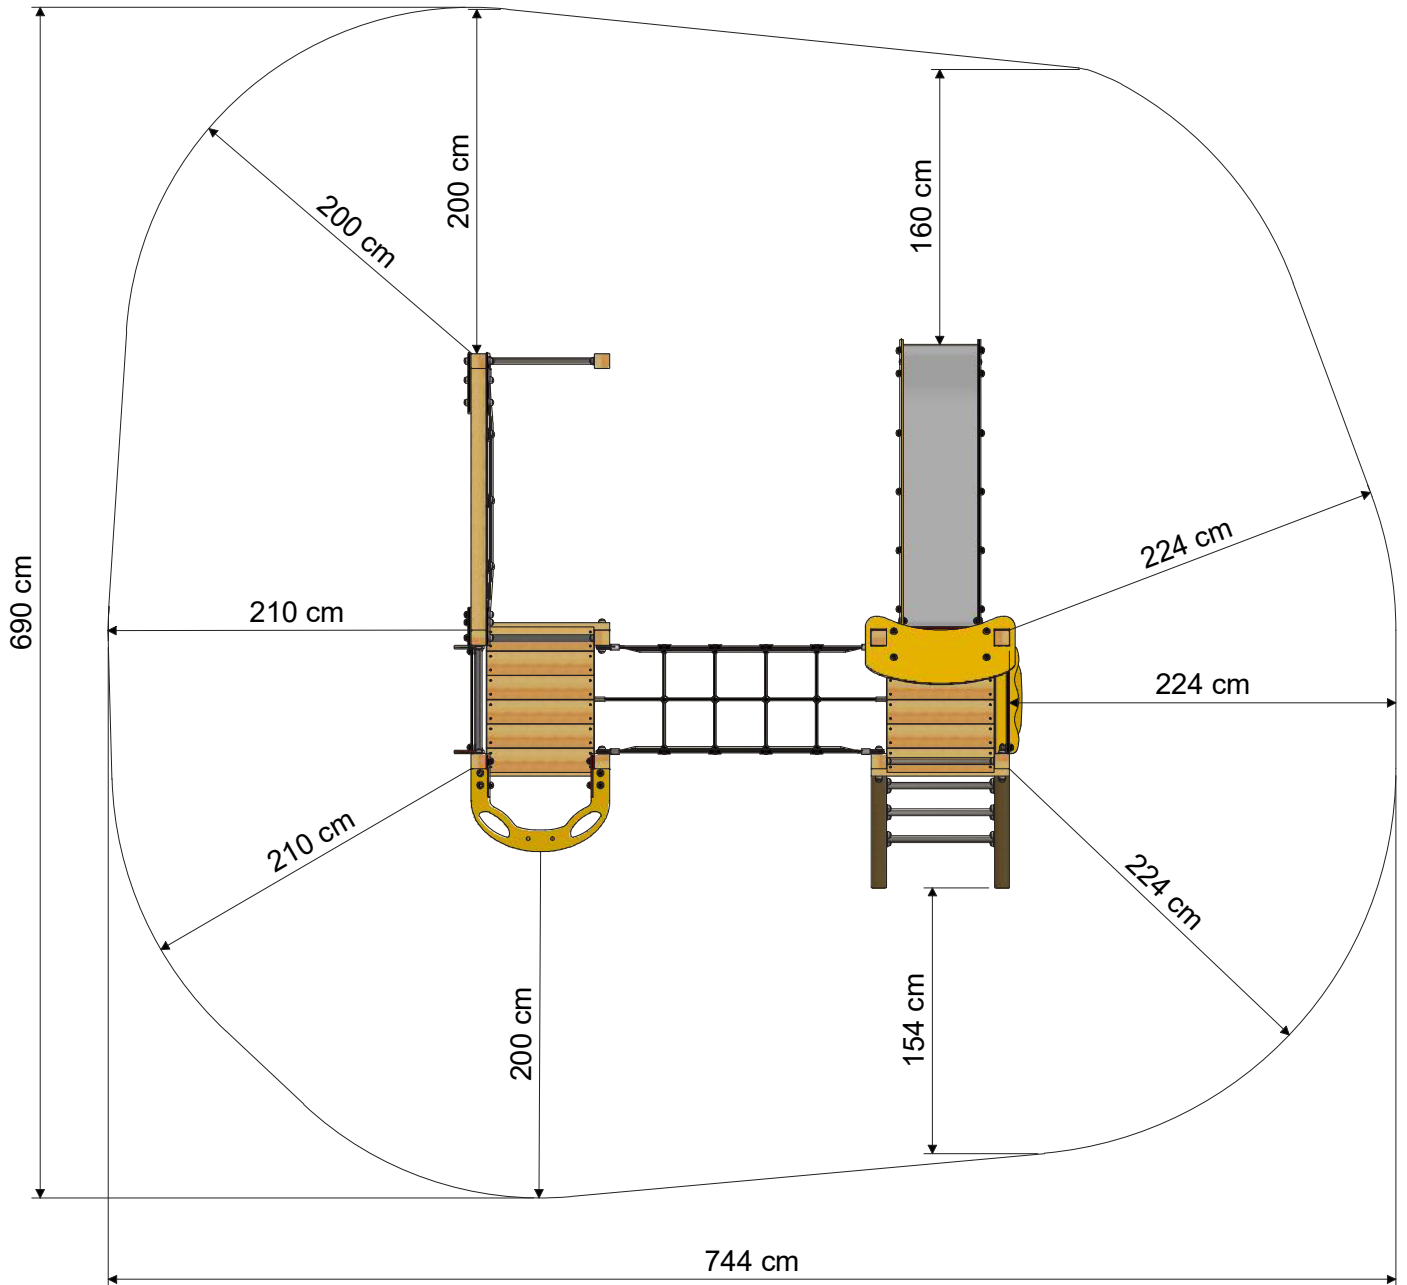

## WICKEY PRO MAGIC PRIDE +

- Suitable for: 13 persons
- Age: from 3 years
- Platform height: 18,2 m
- Surface area: 10 m<sup>2</sup>
- Freefalling height: 2,56 m
- Safety area surface: 44 m<sup>2</sup>
- Safety mats required: 193

## MEASUREMENTS

## SAFETY AREA